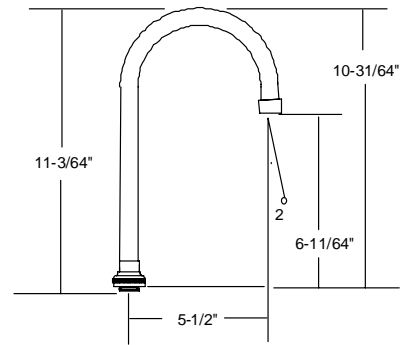

**SU-2929-01**  
6" Hose End Cast Swivel Spout

**SU-1974-A**  
10" Cast Brass Swivel Spout  
with aerator

**SU-364-A**  
5" Brass Swivel "D" Spout  
with aerator

**SU-365-CA**  
8" Brass Swivel "D" Spout  
with aerator

**SU-2775-R-02**  
7" Cast Brass Spout Extension  
Polished Chrome

**SU-2923-A**  
5" Cast Brass Swivel Spout  
with aerator

**SU-157-GRA**  
4-3/32" Rigid Gooseneck Spout with aerator

**SU-157-GSA**  
4-3/32" Swivel Gooseneck Spout with aerator

**SU-157-KRA**  
5-1/2" Rigid Gooseneck Spout with aerator

**SU-157-KSA**  
5-1/2" Swivel Gooseneck Spout with aerator

**SU-257-TSA**  
6-3/8" Swivel Tri-Arc Gooseneck Spout with aerator

**SU-357-HSA**  
7-1/4" Swivel High Rise Spout with aerator

**SU-357-WSA**  
8-3/4" Swivel Gooseneck Spout with aerator