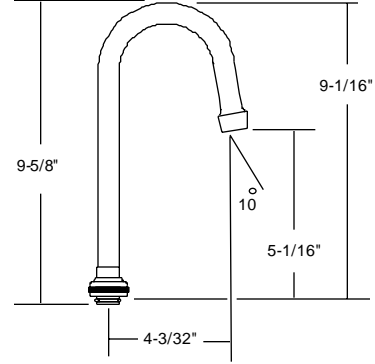

SU-157-GRA

4-3/32" Rigid Gooseneck Spout with aerator

SU-157-GSA

4-3/32" Swivel Gooseneck Spout with aerator

SU-157-KRA

5-1/2" Rigid Gooseneck Spout with aerator

SU-157-KSA

5-1/2" Swivel Gooseneck Spout with aerator

SU-257-TSA

6-3/8" Swivel Tri-Arc Gooseneck Spout with aerator

SU-357-HSA

7-1/4" Swivel High Rise Spout with aerator

SU-357-WSA

8-3/4" Swivel Gooseneck Spout with aerator