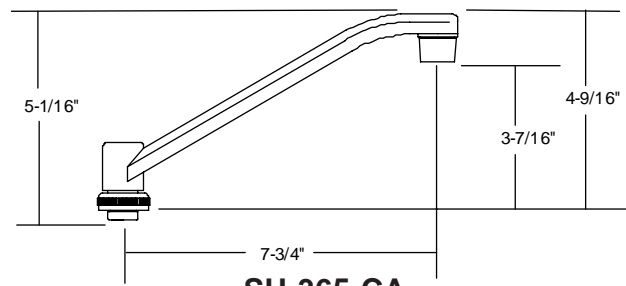

**SU-363-RA**  
8" Swivel Tube Spout  
with aerator

**SU-363-JA**  
10" Swivel Tube Spout  
with aerator

**SU-363-LA**  
12" Swivel Tube Spout  
with aerator

**SU-363-MA**  
14" Swivel Tube Spout  
with aerator

**SU-2929-01**  
6" Hose End Cast Swivel Spout

**SU-1974-A**  
10" Cast Brass Swivel Spout  
with aerator

**SU-364-A**  
5" Brass Swivel "D" Spout  
with aerator

**SU-365-CA**  
8" Brass Swivel "D" Spout  
with aerator