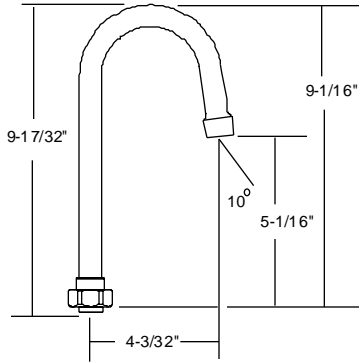

SU-157-GRA

4-3/32" Rigid Gooseneck Spout with aerator

SU-157-GSA

4-3/32" Swivel Gooseneck Spout with aerator

SU-157-KRA

5-1/2" Rigid Gooseneck Spout with aerator

SU-157-KSA

5-1/2" Swivel Gooseneck Spout with aerator

SU-257-TSA

6-3/8" Swivel Tri-Arc Gooseneck Spout with aerator

SU-357-HSA

7-1/4" Swivel High Rise Spout with aerator

SU-357-WSA

8-3/4" Swivel Gooseneck Spout with aerator