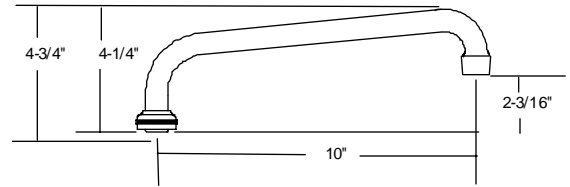

SPOUTS

C-38 5-21-2001

CENTRAL BRASS MFG CO.
 2950 East 55th Street, Cleveland, Ohio 44127
 Phone: 216-883-0220 Fax: 216-883-0875
 Email: sales @CentralBrass.com

C
E
N
T
R
A
L

B
R
A
S
S

M
F
G

C
O

SU-363-RA
 8" Swivel Tube Spout
 with aerator

SU-363-JA
 10" Swivel Tube Spout
 with aerator

SU-363-LA
 12" Swivel Tube Spout
 with aerator

SU-363-MA
 14" Swivel Tube Spout
 with aerator

SU-2929-01
 6" Hose End Cast Swivel Spout

SU-1974-A
 10" Cast Brass Swivel Spout
 with aerator