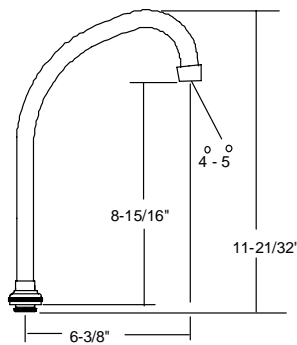

**SU-2929-01**  
6" Hose End Cast Swivel Spout

**SU-1974-A**  
10" Cast Brass Swivel Spout  
with aerator

**SU-364-A**  
5" Brass Swivel "D" Spout  
with aerator

**SU-365-CA**  
8" Brass Swivel "D" Spout  
with aerator

**SU-2775-R-02**  
7" Cast Brass Spout Extension  
Polished Chrome

**SU-2923-A**  
5" Cast Brass Swivel Spout  
with aerator

**SU-157-GRA**  
4-3/32" Rigid Gooseneck Spout with aerator

**SU-157-GSA**  
4-3/32" Swivel Gooseneck Spout with aerator

**SU-157-KRA**  
5-1/2" Rigid Gooseneck Spout with aerator

**SU-157-KSA**  
5-1/2" Swivel Gooseneck Spout with aerator

**SU-257-TSA**  
6-3/8" Swivel Tri-Arc Gooseneck Spout with aerator

**SU-357-HSA**  
7-1/4" Swivel High Rise Spout with aerator

**SU-357-WSA**  
8-3/4" Swivel Gooseneck Spout with aerator