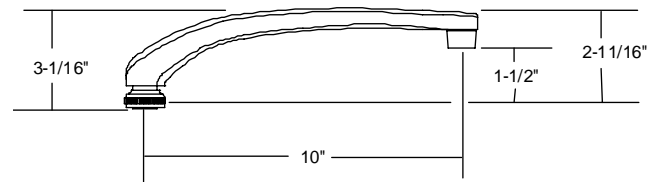

**SU-363-RA**  
8" Swivel Tube Spout  
with aerator

**SU-363-JA**  
10" Swivel Tube Spout  
with aerator

**SU-363-LA**  
12" Swivel Tube Spout  
with aerator

**SU-363-MA**  
14" Swivel Tube Spout  
with aerator

**SU-2929-01**  
6" Hose End Cast Swivel Spout

**SU-1974-A**  
10" Cast Brass Swivel Spout  
with aerator

**SU-364-A**  
5" Brass Swivel "D" Spout  
with aerator

**SU-365-CA**  
8" Brass Swivel "D" Spout  
with aerator