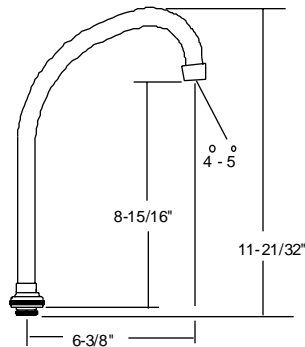

SU-157-GRA

4-3/32" Rigid Gooseneck Spout with aerator

SU-157-GSA

4-3/32" Swivel Gooseneck Spout with aerator

SU-157-KRA

5-1/2" Rigid Gooseneck Spout with aerator

SU-157-KSA

5-1/2" Swivel Gooseneck Spout with aerator

SU-257-TSA

6-3/8" Swivel Tri-Arc Gooseneck Spout with aerator

SU-357-HSA

7-1/4" Swivel High Rise Spout with aerator

SU-357-WSA

8-3/4" Swivel Gooseneck Spout with aerator