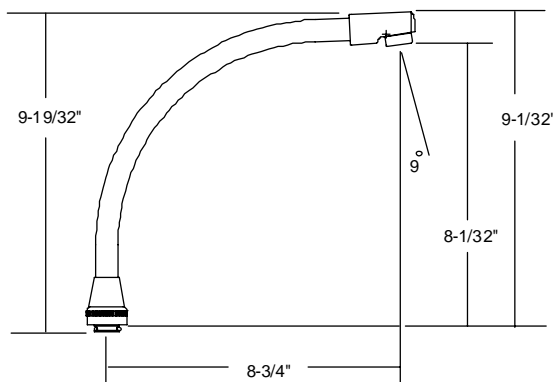

**SU-157-KRA**  
5-1/2" Rigid Gooseneck Spout with aerator

**SU-157-KSA**  
5-1/2" Swivel Gooseneck Spout with aerator

**SU-257-TSA**  
6-3/8" Swivel Tri-Arc Gooseneck Spout with aerator

**SU-357-HSA**  
7-1/4" Swivel High Rise Spout with aerator

**SU-357-WSA**  
8-3/4" Swivel Gooseneck Spout with aerator