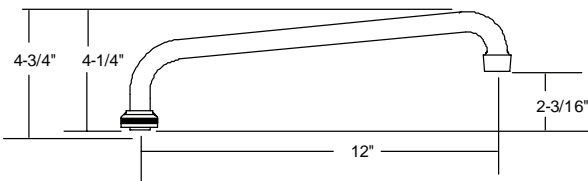

**SU-363-RA**  
8" Swivel Tube Spout  
with aerator

**SU-363-JA**  
10" Swivel Tube Spout  
with aerator

**SU-363-LA**  
12" Swivel Tube Spout  
with aerator

**SU-363-MA**  
14" Swivel Tube Spout  
with aerator

**SU-2929-01**  
6" Hose End Cast Swivel Spout

**SU-1974-A**  
10" Cast Brass Swivel Spout  
with aerator

**SU-364-A**  
5" Brass Swivel "D" Spout  
with aerator

**SU-365-CA**  
8" Brass Swivel "D" Spout  
with aerator