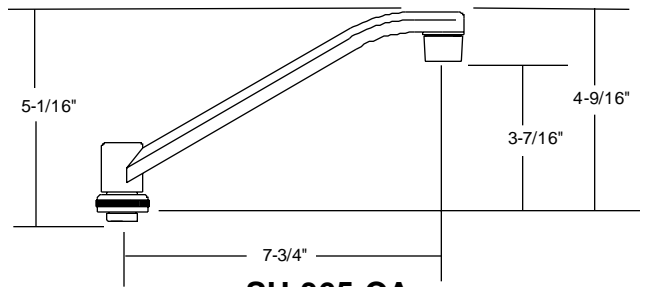

SU-365-CA
8" Brass Swivel "D" Spout
with aerator