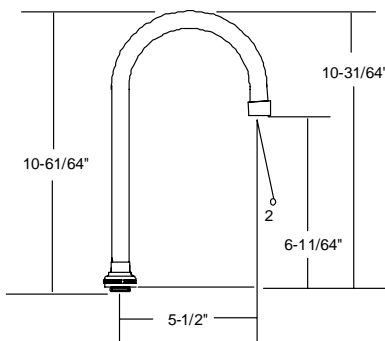

**SU-2929-01**  
6" Hose End Cast Swivel Spout

**SU-1974-A**  
10" Cast Brass Swivel Spout  
with aerator

**SU-364-A**  
5" Brass Swivel "D" Spout  
with aerator

**SU-365-CA**  
8" Brass Swivel "D" Spout  
with aerator

**SU-2775-R-02**  
7" Cast Brass Spout Extension  
Polished Chrome

**SU-2923-A**  
5" Cast Brass Swivel Spout  
with aerator

**SU-157-GRA**  
4-3/32" Rigid Gooseneck Spout with aerator

**SU-157-GSA**  
4-3/32" Swivel Gooseneck Spout with aerator

**SU-157-KRA**  
5-1/2" Rigid Gooseneck Spout with aerator

**SU-157-KSA**  
5-1/2" Swivel Gooseneck Spout with aerator

**SU-257-TSA**  
6-3/8" Swivel Tri-Arc Gooseneck Spout with aerator

**SU-357-HSA**  
7-1/4" Swivel High Rise Spout with aerator

**SU-357-WSA**  
8-3/4" Swivel Gooseneck Spout with aerator