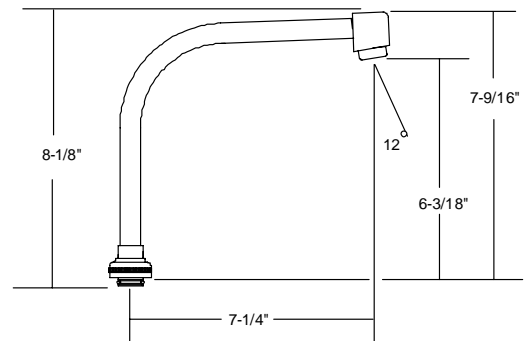

**SU-2775-R-02**  
7" Cast Brass Spout Extension  
Polished Chrome

**SU-2923-A**  
5" Cast Brass Swivel Spout  
with aerator

**SU-157-GRA**  
4-3/32" Rigid Gooseneck Spout with aerator

**SU-157-GSA**  
4-3/32" Swivel Gooseneck Spout with aerator

**SU-157-KRA**  
5-1/2" Rigid Gooseneck Spout with aerator

**SU-157-KSA**  
5-1/2" Swivel Gooseneck Spout with aerator

**SU-257-TSA**  
6-3/8" Swivel Tri-Arc Gooseneck Spout with aerator

**SU-357-HSA**  
7-1/4" Swivel High Rise Spout with aerator