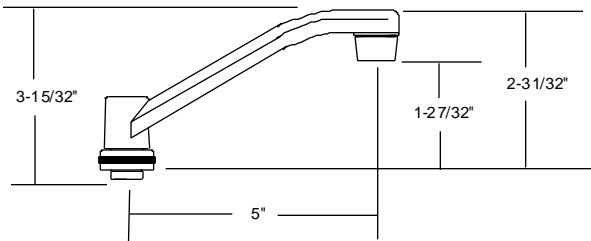

SU-363-JA
 10" Swivel Tube Spout
 with aerator

SU-363-LA
 12" Swivel Tube Spout
 with aerator

SU-363-MA
 14" Swivel Tube Spout
 with aerator

SU-2929-01
 6" Hose End Cast Swivel Spout

SU-1974-A
 10" Cast Brass Swivel Spout
 with aerator