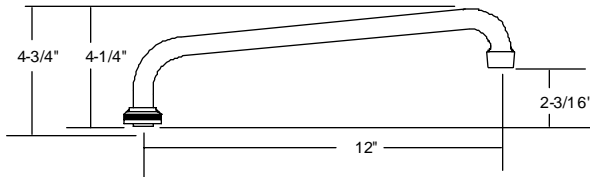

SPOUTS

C-38 5-21-2001

CENTRAL BRASS MFG CO.
 2950 East 55th Street, Cleveland, Ohio 44127
 Phone: 216-883-0220 Fax: 216-883-0875
 Email: sales @CentralBrass.com

C
E
N
T
R
A
L

B
R
A
S
S

M
F
G

C
O

SU-363-RA
 8" Swivel Tube Spout
 with aerator

SU-363-JA
 10" Swivel Tube Spout
 with aerator

SU-363-LA
 12" Swivel Tube Spout
 with aerator

SU-363-MA
 14" Swivel Tube Spout
 with aerator

SU-2929-01
 6" Hose End Cast Swivel Spout

SU-1974-A
 10" Cast Brass Swivel Spout
 with aerator