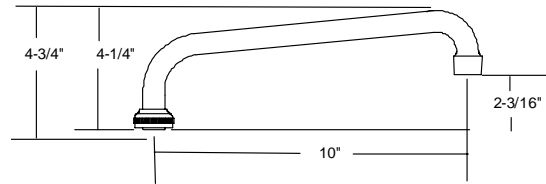

**SU-363-RA**  
8" Swivel Tube Spout  
with aerator

**SU-363-JA**  
10" Swivel Tube Spout  
with aerator

**SU-363-LA**  
12" Swivel Tube Spout  
with aerator

**SU-363-MA**  
14" Swivel Tube Spout  
with aerator

**SU-2929-01**  
6" Hose End Cast Swivel Spout

**SU-1974-A**  
10" Cast Brass Swivel Spout  
with aerator

**SU-364-A**  
5" Brass Swivel "D" Spout  
with aerator

**SU-365-CA**  
8" Brass Swivel "D" Spout  
with aerator