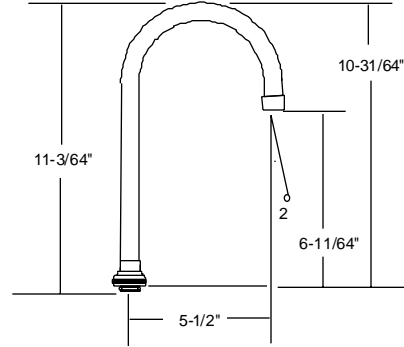

SU-157-GRA

4-3/32" Rigid Gooseneck Spout with aerator

SU-157-GSA

4-3/32" Swivel Gooseneck Spout with aerator

SU-157-KRA

5-1/2" Rigid Gooseneck Spout with aerator

SU-157-KSA

5-1/2" Swivel Gooseneck Spout with aerator

SU-257-TSA

6-3/8" Swivel Tri-Arc Gooseneck Spout with aerator

SU-357-HSA

7-1/4" Swivel High Rise Spout with aerator

SU-357-WSA

8-3/4" Swivel Gooseneck Spout with aerator