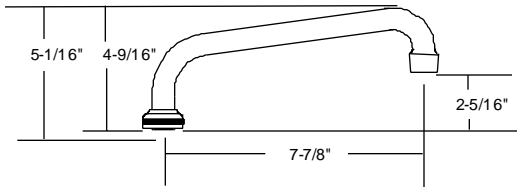

SPOUTS

C-38 5-21-2001

CENTRAL BRASS MFG CO.
 2950 East 55th Street, Cleveland, Ohio 44127
 Phone: 216-883-0220 Fax: 216-883-0875
 Email: sales @CentralBrass.com

C
E
N
T
R
A
L

B
R
A
S
S

M
F
G

C
O

SU-363-RA
 8" Swivel Tube Spout
 with aerator

SU-363-JA
 10" Swivel Tube Spout
 with aerator

SU-363-LA
 12" Swivel Tube Spout
 with aerator

SU-363-MA
 14" Swivel Tube Spout
 with aerator

SU-2929-01
 6" Hose End Cast Swivel Spout

SU-1974-A
 10" Cast Brass Swivel Spout
 with aerator