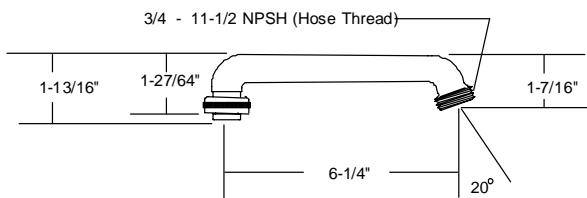

**SU-363-RA**  
8" Swivel Tube Spout  
with aerator

**SU-363-JA**  
10" Swivel Tube Spout  
with aerator

**SU-363-LA**  
12" Swivel Tube Spout  
with aerator

**SU-363-MA**  
14" Swivel Tube Spout  
with aerator

**SU-2929-01**  
6" Hose End Cast Swivel Spout

**SU-1974-A**  
10" Cast Brass Swivel Spout  
with aerator

**SU-364-A**  
5" Brass Swivel "D" Spout  
with aerator

**SU-365-CA**  
8" Brass Swivel "D" Spout  
with aerator