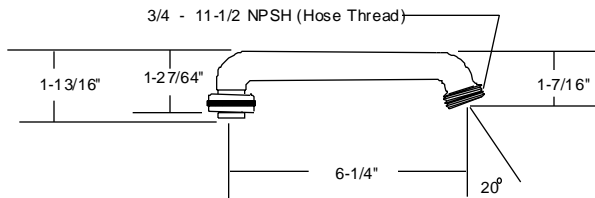

SPOUTS

C-38 5-21-2001

CENTRAL BRASS MFG CO.
 2950 East 55th Street, Cleveland, Ohio 44127
 Phone: 216-883-0220 Fax: 216-883-0875
 Email: sales @CentralBrass.com

C
E
N
T
R
A
L

B
R
A
S
S

M
F
G

C
O

SU-363-RA
 8" Swivel Tube Spout
 with aerator

SU-363-JA
 10" Swivel Tube Spout
 with aerator

SU-363-LA
 12" Swivel Tube Spout
 with aerator

SU-363-MA
 14" Swivel Tube Spout
 with aerator

SU-2929-01
 6" Hose End Cast Swivel Spout

SU-1974-A
 10" Cast Brass Swivel Spout
 with aerator