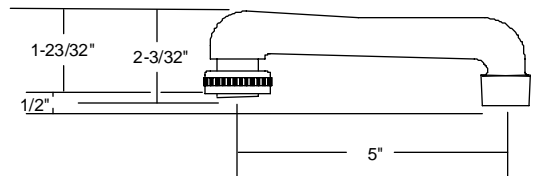

SU-2923-A
5" Cast Brass Swivel Spout
with aerator