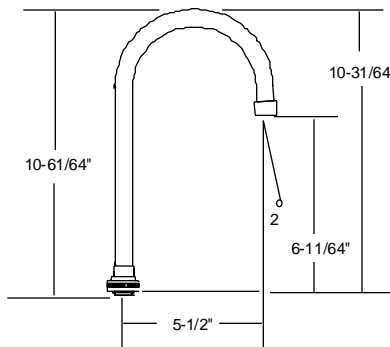

SPOUTS

C-38

5-21-2001

CENTRAL BRASS MFG CO.
 2950 East 55th Street, Cleveland, Ohio 44127
 Phone: 216-883-0220 Fax: 216-883-0875
 Email: sales@CentralBrass.com

C
E
N
T
R
A
L

B
R
A
S
S

M
F
G

C
O

SU-157-GRA

4-3/32" Rigid Gooseneck Spout with aerator

SU-157-GSA

4-3/32" Swivel Gooseneck Spout with aerator

SU-157-KRA

5-1/2" Rigid Gooseneck Spout with aerator

SU-157-KSA

5-1/2" Swivel Gooseneck Spout with aerator

SU-257-TSA

6-3/8" Swivel Tri-Arc Gooseneck Spout with aerator

SU-357-HSA

7-1/4" Swivel High Rise Spout with aerator

SU-357-WSA

8-3/4" Swivel Gooseneck Spout with aerator