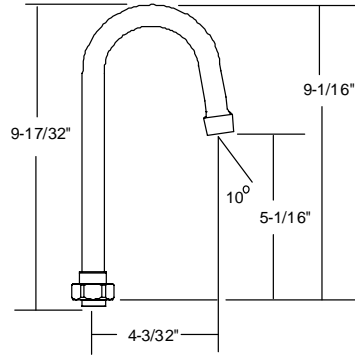

**SU-2929-01**  
6" Hose End Cast Swivel Spout

**SU-1974-A**  
10" Cast Brass Swivel Spout  
with aerator

**SU-364-A**  
5" Brass Swivel "D" Spout  
with aerator

**SU-365-CA**  
8" Brass Swivel "D" Spout  
with aerator

**SU-2775-R-02**  
7" Cast Brass Spout Extension  
Polished Chrome

**SU-2923-A**  
5" Cast Brass Swivel Spout  
with aerator

**SU-157-GRA**  
4-3/32" Rigid Gooseneck Spout with aerator

**SU-157-GSA**  
4-3/32" Swivel Gooseneck Spout with aerator