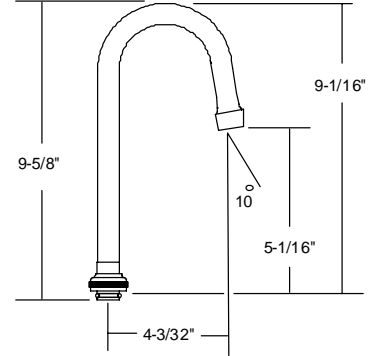

**SU-363-RA**  
8" Swivel Tube Spout  
with aerator

**SU-363-JA**  
10" Swivel Tube Spout  
with aerator

**SU-363-LA**  
12" Swivel Tube Spout  
with aerator

**SU-363-MA**  
14" Swivel Tube Spout  
with aerator

**SU-2929-01**  
6" Hose End Cast Swivel Spout

**SU-1974-A**  
10" Cast Brass Swivel Spout  
with aerator

**SU-364-A**  
5" Brass Swivel "D" Spout  
with aerator

**SU-365-CA**  
8" Brass Swivel "D" Spout  
with aerator

**SU-2775-R-02**  
7" Cast Brass Spout Extension  
Polished Chrome

**SU-2923-A**  
5" Cast Brass Swivel Spout  
with aerator

**SU-157-GRA**  
4-3/32" Rigid Gooseneck Spout with aerator

**SU-157-GSA**  
4-3/32" Swivel Gooseneck Spout with aerator