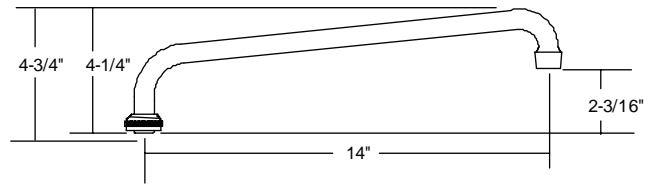

**SU-363-RA**  
8" Swivel Tube Spout  
with aerator

**SU-363-JA**  
10" Swivel Tube Spout  
with aerator

**SU-363-LA**  
12" Swivel Tube Spout  
with aerator

**SU-363-MA**  
14" Swivel Tube Spout  
with aerator

**SU-2929-01**  
6" Hose End Cast Swivel Spout

**SU-1974-A**  
10" Cast Brass Swivel Spout  
with aerator

**SU-364-A**  
5" Brass Swivel "D" Spout  
with aerator

**SU-365-CA**  
8" Brass Swivel "D" Spout  
with aerator