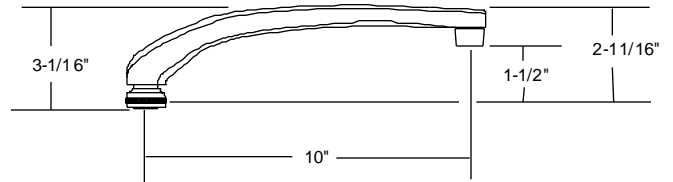

SU-363-JA
 10" Swivel Tube Spout
 with aerator

SU-363-LA
 12" Swivel Tube Spout
 with aerator

SU-363-MA
 14" Swivel Tube Spout
 with aerator

SU-2929-01
 6" Hose End Cast Swivel Spout

SU-1974-A
 10" Cast Brass Swivel Spout
 with aerator