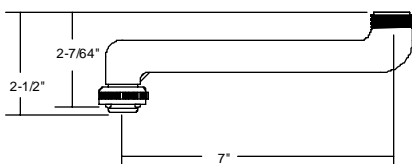

SU-2775-R-02
7" Cast Brass Spout Extension
Polished Chrome