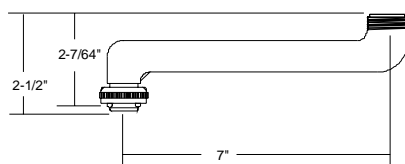

**SU-2929-01**  
6" Hose End Cast Swivel Spout

**SU-1974-A**  
10" Cast Brass Swivel Spout  
with aerator

**SU-364-A**  
5" Brass Swivel "D" Spout  
with aerator

**SU-365-CA**  
8" Brass Swivel "D" Spout  
with aerator