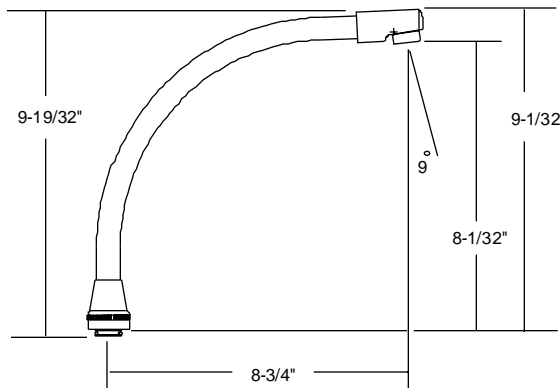

SU-157-GRA

4-3/32" Rigid Gooseneck Spout with aerator

SU-157-GSA

4-3/32" Swivel Gooseneck Spout with aerator

SU-157-KRA

5-1/2" Rigid Gooseneck Spout with aerator

SU-157-KSA

5-1/2" Swivel Gooseneck Spout with aerator

SU-257-TSA

6-3/8" Swivel Tri-Arc Gooseneck Spout with aerator

SU-357-HSA

7-1/4" Swivel High Rise Spout with aerator

SU-357-WSA

8-3/4" Swivel Gooseneck Spout with aerator