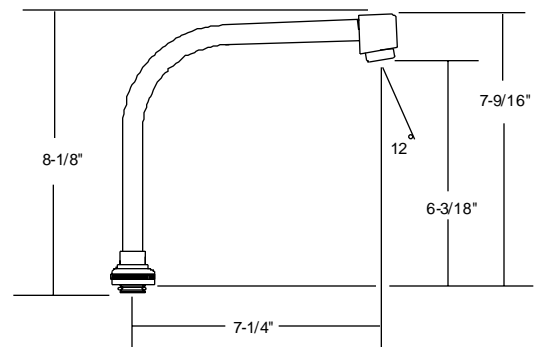

SU-157-GRA

4-3/32" Rigid Gooseneck Spout with aerator

SU-157-GSA

4-3/32" Swivel Gooseneck Spout with aerator

SU-157-KRA

5-1/2" Rigid Gooseneck Spout with aerator

SU-157-KSA

5-1/2" Swivel Gooseneck Spout with aerator

SU-257-TSA

6-3/8" Swivel Tri-Arc Gooseneck Spout with aerator

SU-357-HSA

7-1/4" Swivel High Rise Spout with aerator

SU-357-WSA

8-3/4" Swivel Gooseneck Spout with aerator