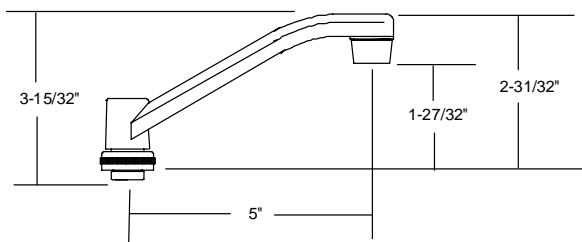

**SU-363-RA**  
8" Swivel Tube Spout  
with aerator

**SU-363-JA**  
10" Swivel Tube Spout  
with aerator

**SU-363-LA**  
12" Swivel Tube Spout  
with aerator

**SU-363-MA**  
14" Swivel Tube Spout  
with aerator

**SU-2929-01**  
6" Hose End Cast Swivel Spout

**SU-1974-A**  
10" Cast Brass Swivel Spout  
with aerator

**SU-364-A**  
5" Brass Swivel "D" Spout  
with aerator

**SU-365-CA**  
8" Brass Swivel "D" Spout  
with aerator