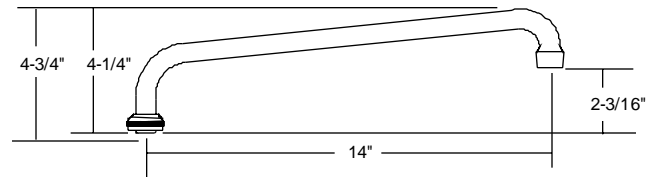

SPOUTS

C-38 5-21-2001

CENTRAL BRASS MFG CO.
 2950 East 55th Street, Cleveland, Ohio 44127
 Phone: 216-883-0220 Fax: 216-883-0875
 Email: sales @CentralBrass.com

C
E
N
T
R
A
L

B
R
A
S
S

M
F
G

C
O

SU-363-RA
 8" Swivel Tube Spout
 with aerator

SU-363-JA
 10" Swivel Tube Spout
 with aerator

SU-363-LA
 12" Swivel Tube Spout
 with aerator

SU-363-MA
 14" Swivel Tube Spout
 with aerator

SU-2929-01
 6" Hose End Cast Swivel Spout

SU-1974-A
 10" Cast Brass Swivel Spout
 with aerator