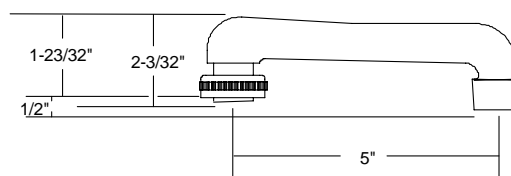

SU-2923-A
5" Cast Brass Swivel Spout
with aerator