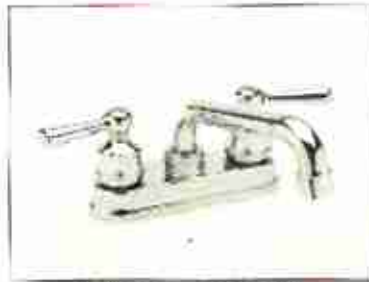

101137DA 181137DA

201125DA 281125DA

101186A 201186A

Villager Collection

B A R

100084-GSA 180084-GSA

200084-GSA 280084-GSA

100094-A 180094-A

200094-GSA 280094-GSA

The Villager Collection. Solid Choices In Solid Brass.

The Villager Collection of brass faucets includes stylish polished chrome or white lever handles.

The collection incorporates traditional Central Brass quality

and style designed expressly for the kitchen, bar and lavatory.

The faucets' solid brass construction provides maximum durability, as well as a choice of compression stems with

replaceable seats or ceramic disc cartridges. Units with quarter-turn ceramic stems are ADA compliant.