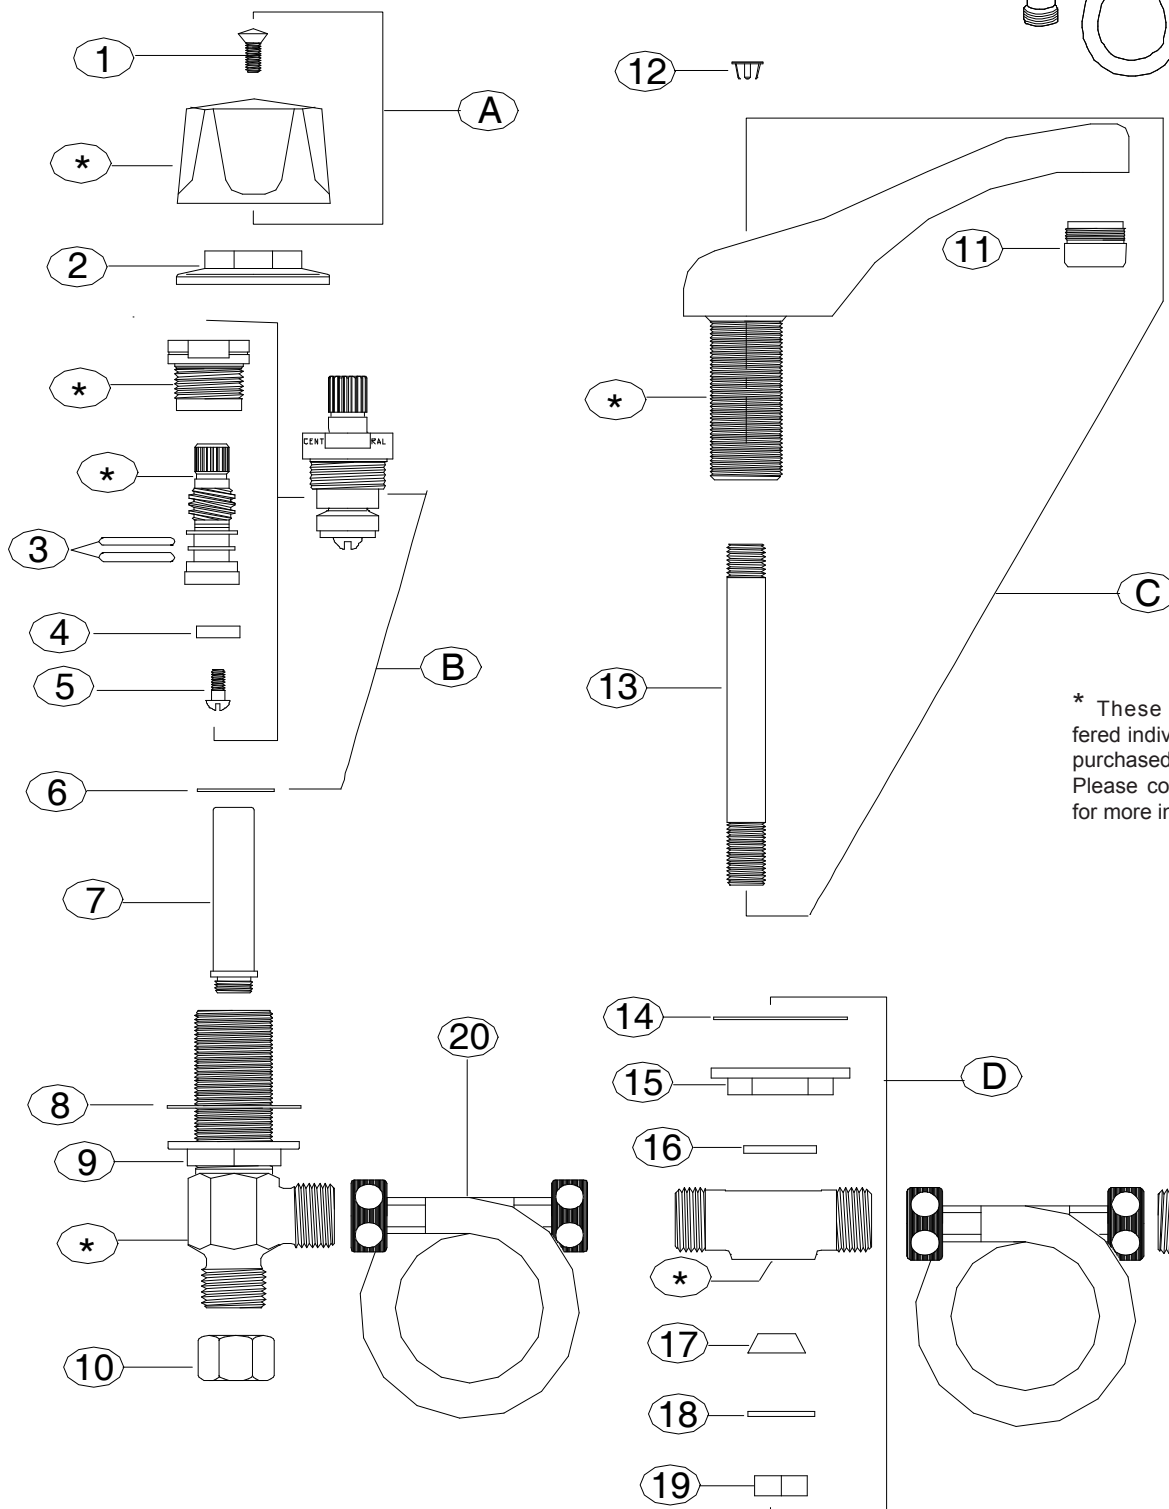

REPLACEMENT PARTS

* These items are not offered individually and must be purchased as a group or unit. Please contact Central Brass for more information.

REPLACEMENT PARTS

#	Part #	Description
A	G-398-C	Round Handle Indexed C with Screw (X107-H)
A	G-398-H	Round Handle Indexed H with Screw (X107-H)
B	G-453-EL	Cold O-Ring Stem Assembly with Gasket (X1028-Y) use for both Cold & Hot sides for all types of round handles
B	G-453-ER	Hot O-Ring Stem Assembly with Gasket (X1028-Y) for lever type handles only
C	SU-2090-A	Widespread Spout with Aerator (30-L)
D	G-2090-S	Mounting Hardware with Center Tee Body for Spout
1	X107-H	Handle Screw (6 pcs per pack)
2	524-B	Escutcheon
3	X1038-453	O-Rings (25 pcs per pack)
4	X901-WNN	Stem Seat Washer (25 pcs per pack)
5	X104	Seat Washer Screw (25 pcs per pack)
6	X1028-Y	Gasket (25 pcs per pack)
7	PF-263-D	Replacement Seat
8	X491-U	Gasket (12 pcs per pack)
9	X53-AS	Locknut (6 pcs per pack)
10	X4015	Hex Coupling Nut (4 pcs per pack)
11	30-L	Aerator
12	X70-WA	Plug Hole Button
13	PF-725-GH	4 ⁷ / ₁₆ inch Spout Tube
14	X52-S	Washer (10 pcs per pack)
15	X53-CZ	Locknut (6 pcs per pack)
16	X427-WS	Gasket (12 pcs per pack)
17	X954-AN	Slip Joint Washer (10 pcs per pack)
18	X28-A	Brass Washer (6 pcs per pack)
19	X168-B	Brass Hex Nut (4 pcs per pack)
20	312-10N	10 inch Flexible Hose Connector

- If faucet has round handles, use two Cold stem assemblies
- If faucet has lever handles, use one Hot and one Cold stem assemblies

Central Brass

COMPANY

Brecksville, Ohio 44141

Phone: (216) 883-0220 Fax: (440) 526-5745

www.CentralBrass.com

MODEL NO. **1125** Series
Widespread Lavatory Faucet

For items with
"D" Suffix
Pop-up Drain

NEW!!! Pop-up
Item Number 1109
is now supplied.

Part Number 1104 or 1105
was supplied with items
shipped before 7-1-2002