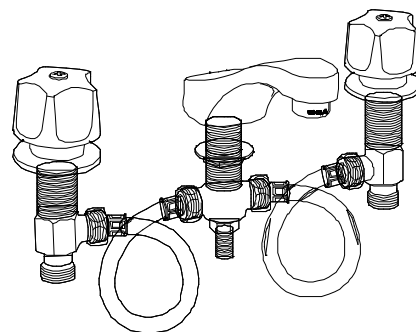

REPLACEMENT PARTS

* These items are not offered individually and must be purchased as a group or unit. Please contact Central Brass for more information.

REPLACEMENT PARTS

#	Part #	Description
A	G-398-C	Round Handle Indexed C with Screw (X107-H)
A	G-398-H	Round Handle Indexed H with Screw (X107-H)
B	G-453-EL	Cold O-Ring Stem Assembly with Gasket (X1028-Y) use for both Cold & Hot sides for all types of round handles
B	G-453-ER	Hot O-Ring Stem Assembly with Gasket (X1028-Y) for lever type handles only
C	SU-2090-A	Widespread Spout with Aerator (30-L)
D	G-2090-S	Mounting Hardware with Center Tee Body for Spout
1	X107-H	Handle Screw (6 pcs per pack)
2	524-B	Escutcheon
3	X1038-453	O-Rings (25 pcs per pack)
4	X901-WNN	Stem Seat Washer (25 pcs per pack)
5	X104	Seat Washer Screw (25 pcs per pack)
6	X1028-Y	Gasket (25 pcs per pack)
7	PF-263-D	Replacement Seat
8	X491-U	Gasket (12 pcs per pack)
9	X53-AS	Locknut (6 pcs per pack)
10	X4015	Hex Coupling Nut (4 pcs per pack)
11	30-L	Aerator
12	X70-WA	Plug Hole Button
13	PF-725-GH	4 ⁷ / ₁₆ inch Spout Tube
14	X52-S	Washer (10 pcs per pack)
15	X53-CZ	Locknut (6 pcs per pack)
16	X427-WS	Gasket (12 pcs per pack)
17	X954-AN	Slip Joint Washer (10 pcs per pack)
18	X28-A	Brass Washer (6 pcs per pack)
19	X168-B	Brass Hex Nut (4 pcs per pack)
20	312-10N	10 inch Flexible Hose Connector

- If faucet has round handles, use two Cold stem assemblies
- If faucet has lever handles, use one Hot and one Cold stem assemblies

Central Brass

COMPANY

Brecksville, Ohio 44141

Phone: (216) 883-0220 Fax: (440) 526-5745

www.CentralBrass.com

MODEL NO. **1125** Series
Widespread Lavatory Faucet

For items with
"D" Suffix
Pop-up Drain

NEW!!! Pop-up
Item Number 1109
is now supplied.

Part Number 1104 or 1105
was supplied with items
shipped before 7-1-2002