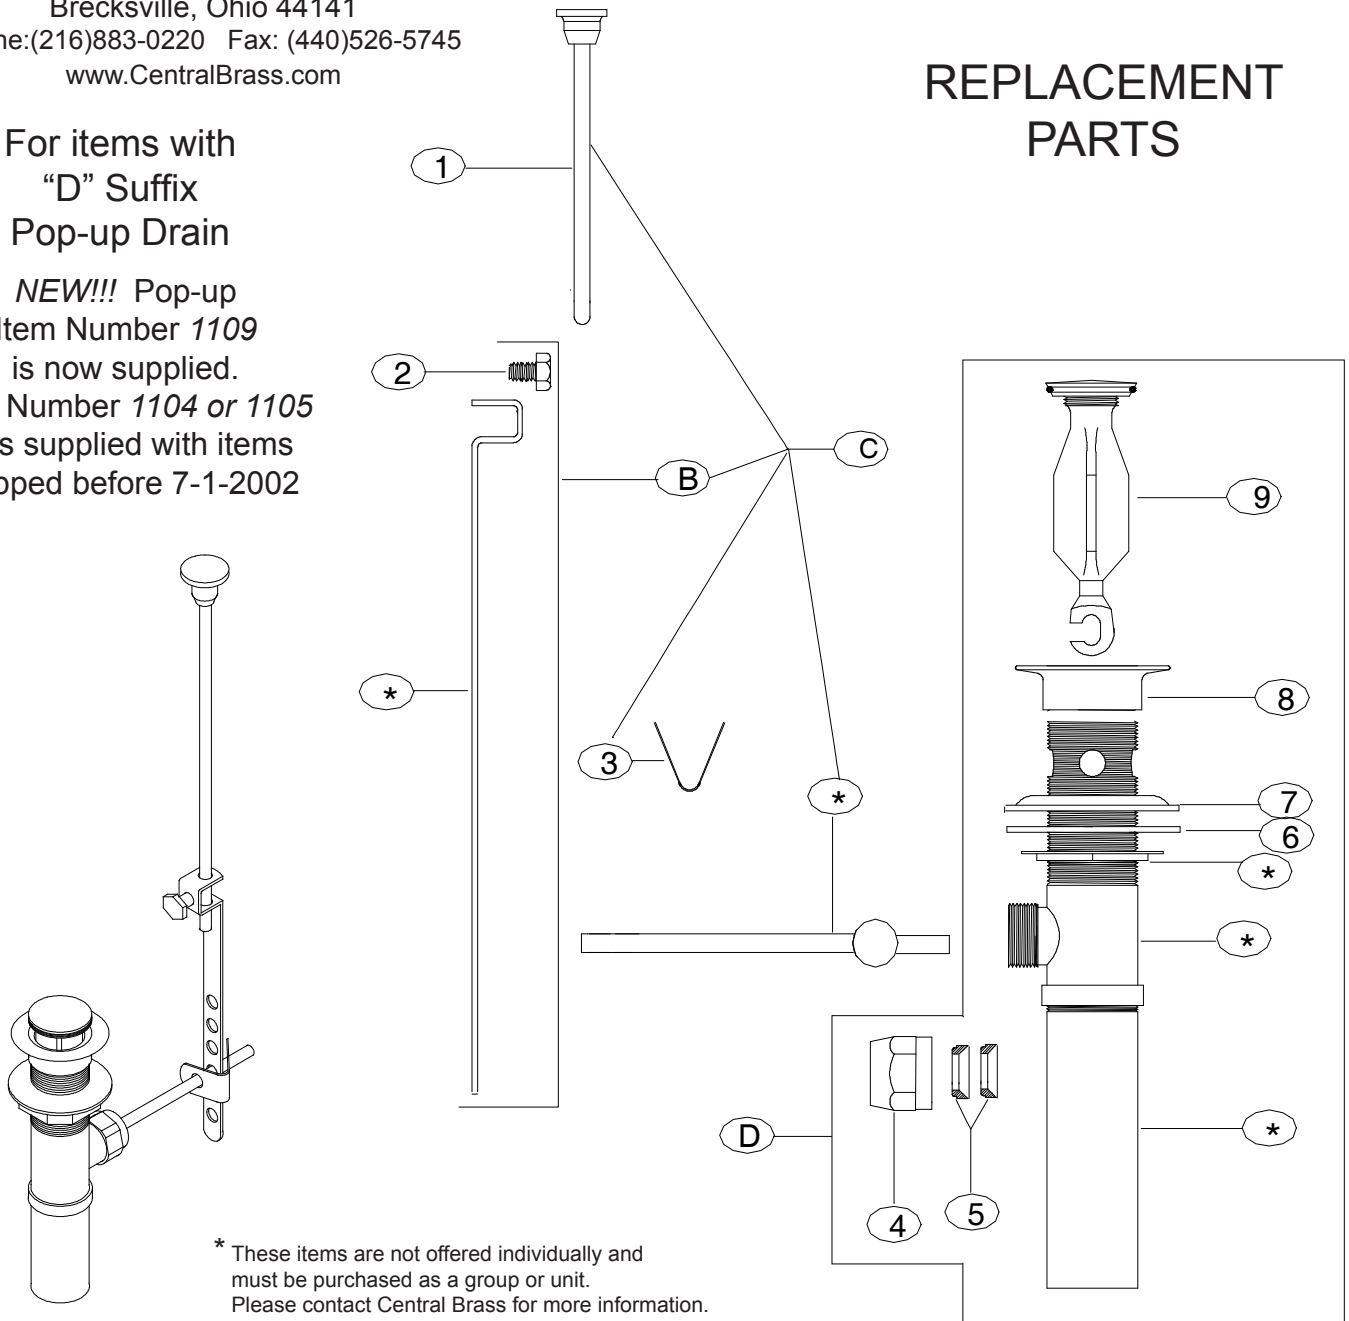

www.CentralBrass.com

MODEL NO. **1125** Series
Widespread Lavatory Faucet

For items with
"D" Suffix
Pop-up Drain

NEW!!! Pop-up
Item Number 1109
is now supplied.

Part Number 1104 or 1105
was supplied with items
shipped before 7-1-2002

REPLACEMENT PARTS

* These items are not offered individually and must be purchased as a group or unit. Please contact Central Brass for more information.

#	Part #	Description
B	SU-195	Pop-up Bracket with Screw (X113-P)
C	G-195-DST9	Pull Rod Group with Pop-up Bracket (SU-195) & Ball Lever Rod
D	SU-1109	Pop-up Drain less pull rod & bracket with Stopper & Guide (SU-2113-TT)
1	SU-195-BT9	Pull Rod & Knob
2	X113-P	Pop-up Bracket Screw (6 pcs per pack)
3	X195-C	Clip (6 pcs per pack)
4	192-NBB	Ball Lever Nut
5	X409-PT	Ball Lever Packing (12 pcs per pack)
6	X51-D	Washer (10 pcs per pack)
7	X994-1109	Mac Washer (4 pcs per pack)
8	2056-SPT1109	Top Flange
9	G-2115-TP	Stopper & Guide