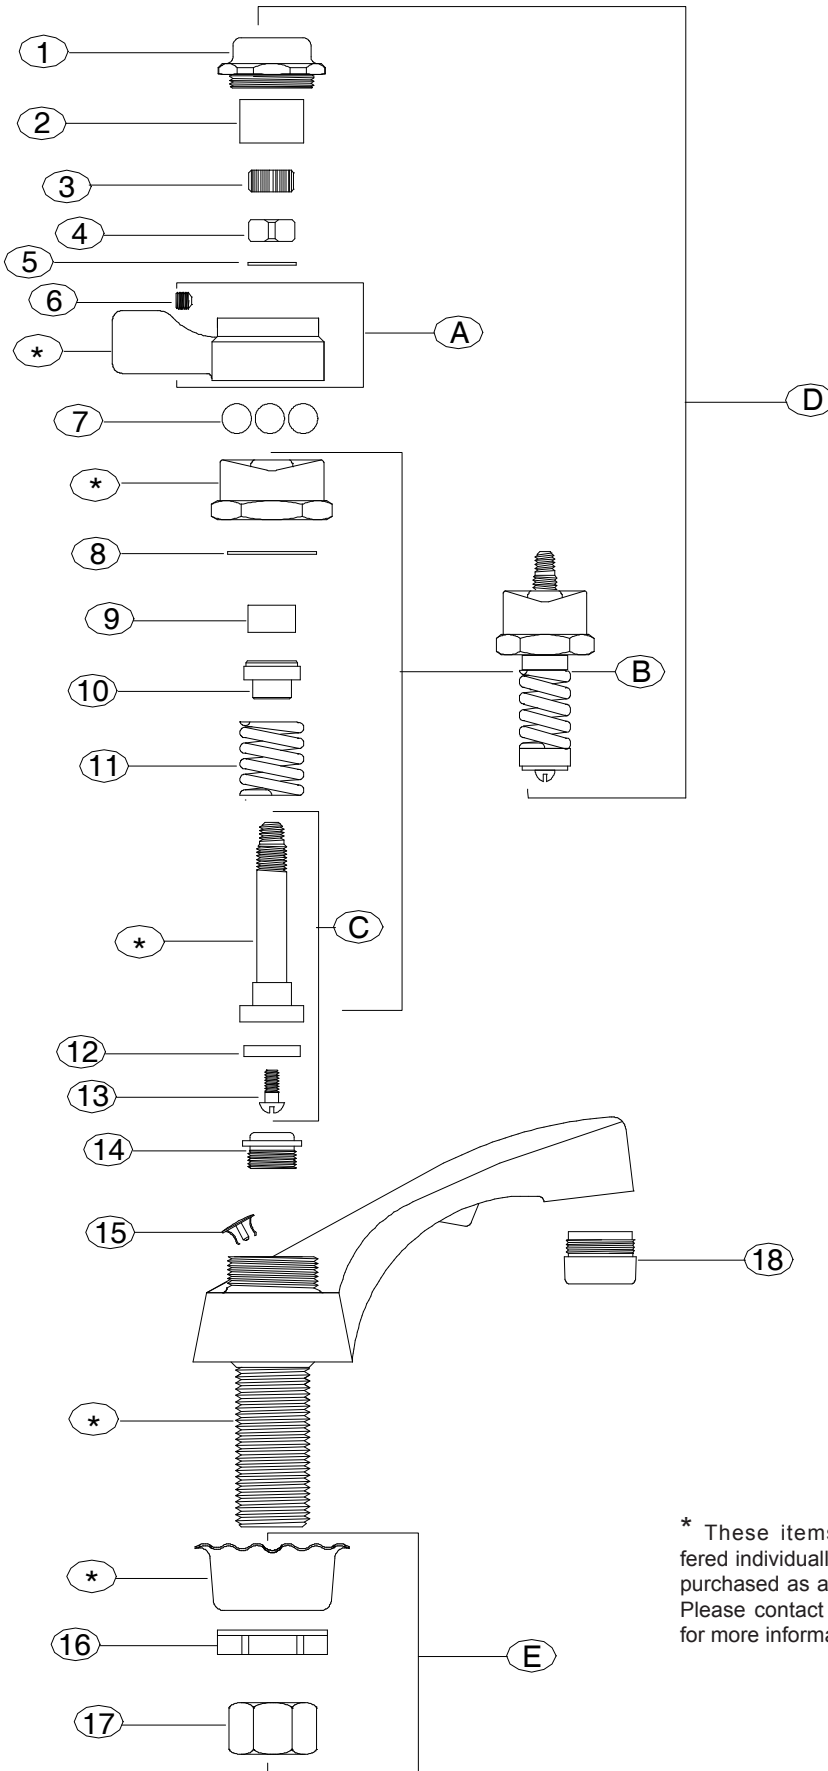

REPLACEMENT PARTS

#	Part #	Description
A	G-7116-V	Vandal Resistant Lever Handle with Set Screw (X103-HSSS)
B	G-7110-SC	Self-Closing Stem Assembly with Centerpiece
C	SU-7110-A	Self-Closing Stem with Seat Washer (X904) and Screw (X104)
D	P-258-HCV	Self-Closing Stem Assembly with Centerpiece, Handle (G-7116-V) & Cap Indexed C (PF-7125-C)
D	P-258-HHV	Self-Closing Stem Assembly with Centerpiece, Handle (G-7116-V) & Cap Indexed H (PF-7125-H)
E	G-914-SA	Coupling Nut group (2 sets)
1	PF-7125-C	Handle Cap Indexed C
1	PF-7125-H	Handle Cap Indexed H
2	X69-C	Sleeve (10 pcs per pack)
3	XPF-67-AC	Celcon Samson Nut (10 pcs per pack)
4	X68-HX	Brass Square Nut (10 pcs per pack)
5	X33-A	Brass Washer (6 pcs per pack)
6	X103-HSSS	Set Screw (6 pcs per pack)
7	X71-B	Grade 1000 Brass Bearings (9 pcs per pack)
8	X402-B	Washer (12 pcs per pack)
9	X849-GN	Packing (10 pcs per pack)
10	X70-G	Gland (2 pcs per pack)
11	X1009-A	Spring (2 pcs per pack)
12	X904-N	Seat Washer (6 pcs per pack)
13	X104	Seat Washer Screw (25 pcs per pack)
14	XPF-59	Replaceable Seat (10 pcs per pack)
15	X70-WA	Plug Hole Button (6 pcs per pack) For items without Pop-up Drain
16	X7133-AZ	Locknut (10 pcs per pack)
17	X4015	Coupling Nut (4 pcs per pack)
18	30-L	Aerator (Male)

#	Part #	Description
B	SU-195	Pop-up Bracket with Screw (X113-P)
C	G-195-DST9	Pull Rod Group with Pop-up Bracket (SU-195) & Ball Lever Rod
D	SU-1109	Pop-up Drain less pull rod & bracket with Stopper & Guide (SU-2113-TT)
1	SU-195-BT9	Pull Rod & Knob
2	X113-P	Pop-up Bracket Screw (6 pcs per pack)
3	X195-C	Clip (6 pcs per pack)
4	192-NBB	Ball Lever Nut
5	X409-PT	Ball Lever Packing (12 pcs per pack)
6	X51-D	Washer (10 pcs per pack)
7	X994-1109	Mac Washer (4 pcs per pack)
8	2056-SPT1109	Top Flange
9	G-2115-TP	Stopper & Guide