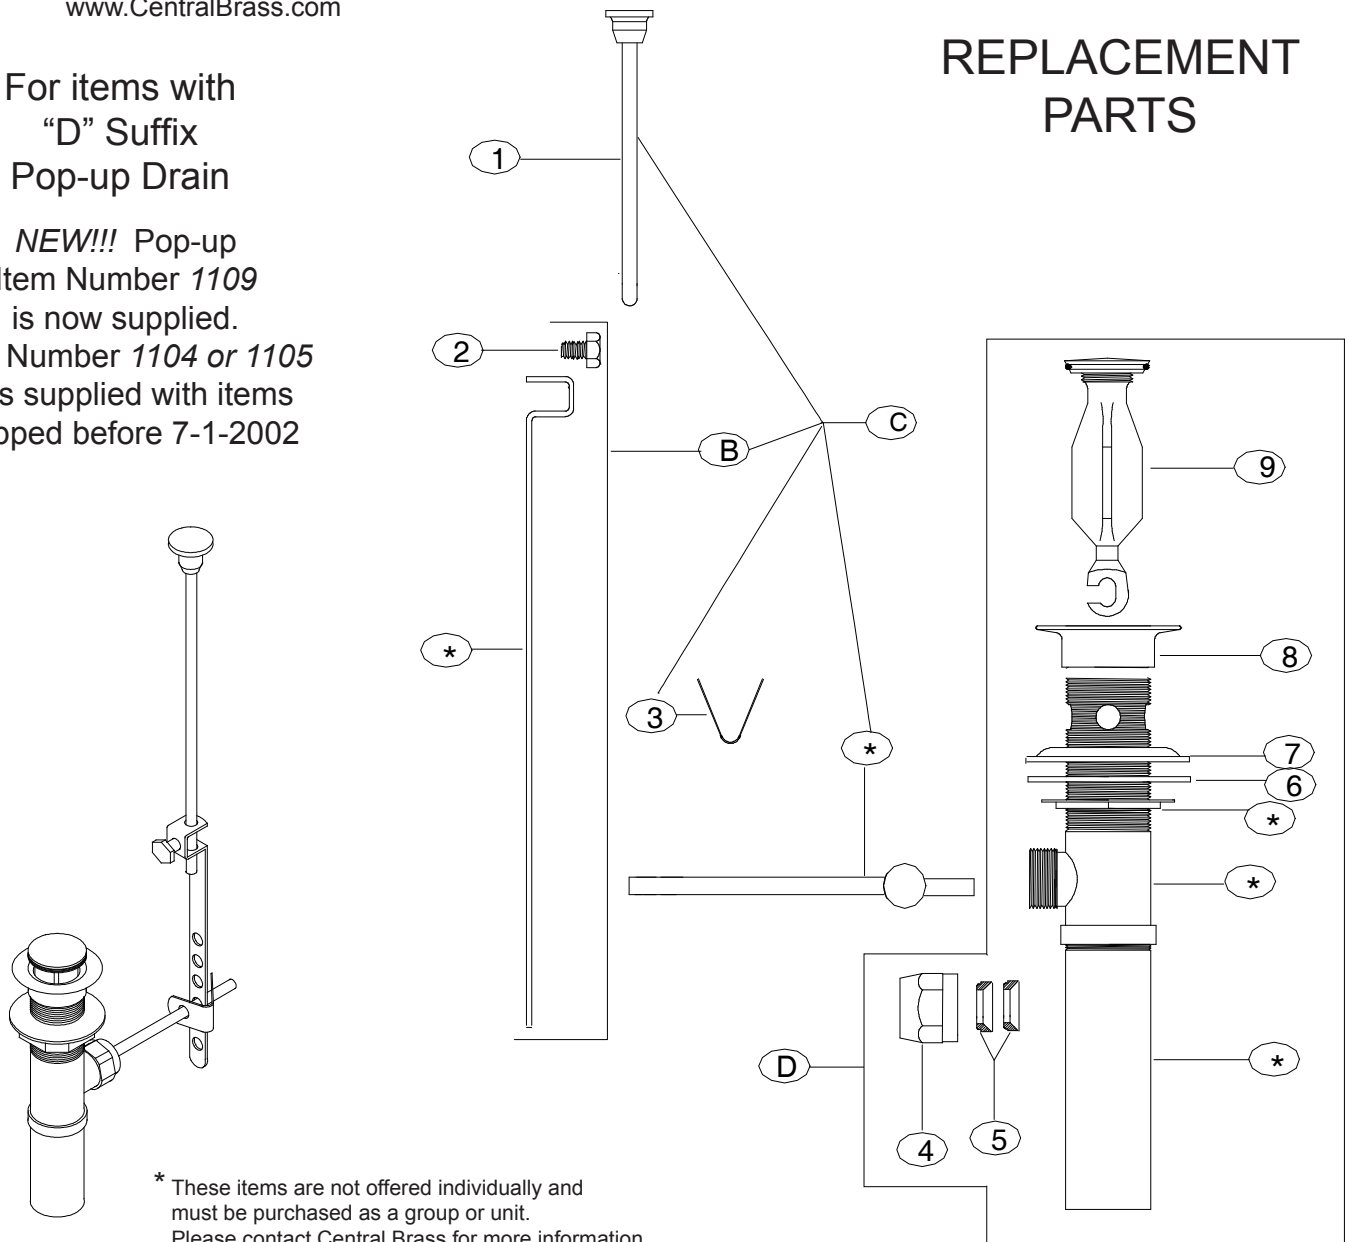

# Central Brass

COMPANY

Brecksville, Ohio 44141  
 Phone: (216)883-0220 Fax: (440)526-5745  
 www.CentralBrass.com

MODEL NO. **1167** Series

Cast Brass Centerset  
 Self-Closing Lavatory Faucet

For items with  
 "D" Suffix  
 Pop-up Drain

**NEW!!!** Pop-up  
 Item Number 1109  
 is now supplied.

Part Number 1104 or 1105  
 was supplied with items  
 shipped before 7-1-2002

## REPLACEMENT PARTS

\* These items are not offered individually and  
 must be purchased as a group or unit.  
 Please contact Central Brass for more information.

#	Part #	Description
B	SU-195	Pop-up Bracket with Screw (X113-P)
C	G-195-DST9	Pull Rod Group with Pop-up Bracket (SU-195) & Ball Lever Rod
D	SU-1109	Pop-up Drain less pull rod & bracket with Stopper & Guide (SU-2113-TT)
1	SU-195-BT9	Pull Rod & Knob
2	X113-P	Pop-up Bracket Screw (6 pcs per pack)
3	X195-C	Clip (6 pcs per pack)
4	192-NBB	Ball Lever Nut
5	X409-PT	Ball Lever Packing (12 pcs per pack)
6	X51-D	Washer (10 pcs per pack)
7	X994-1109	Mac Washer (4 pcs per pack)
8	2056-SPT1109	Top Flange
9	G-2115-TP	Stopper & Guide