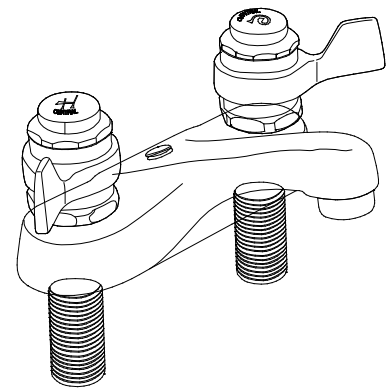

Central Brass

COMPANY

Brecksville, Ohio 44141
Phone: (216)883-0220 Fax: (440)526-5745
www.CentralBrass.com

MODEL NO. **1167** Series

Cast Brass Centerset
Self-Closing Lavatory Faucet

REPLACEMENT PARTS

* These items are not offered individually and must be purchased as a group or unit. Please contact Central Brass for more information.