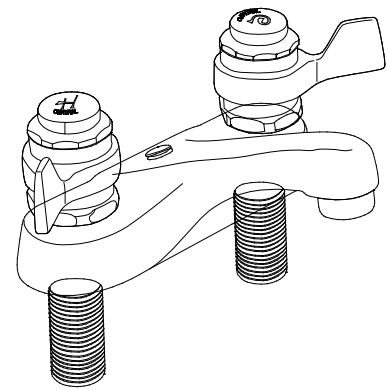

Central Brass

COMPANY

Brecksville, Ohio 44141
 Phone: (216)883-0220 Fax: (440)526-5745
 www.CentralBrass.com

MODEL NO. **1167** Series

Cast Brass Centerset
 Self-Closing Lavatory Faucet

REPLACEMENT PARTS

* These items are not offered individually and must be purchased as a group or unit. Please contact Central Brass for more information.

REPLACEMENT PARTS

#	Part #	Description
A	G-7116-V	Vandal Resistant Lever Handle with Set Screw (X103-HSSS)
B	G-7110-SC	Self-Closing Stem Assembly with Centerpiece
C	SU-7110-A	Self-Closing Stem with Seat Washer (X904) and Screw (X104)
D	P-258-HCV	Self-Closing Stem Assembly with Centerpiece, Handle (G-7116-V) & Cap Indexed C (PF-7125-C)
D	P-258-HHV	Self-Closing Stem Assembly with Centerpiece, Handle (G-7116-V) & Cap Indexed H (PF-7125-H)
E	G-914-SA	Coupling Nut group (2 sets)
1	PF-7125-C	Handle Cap Indexed C
1	PF-7125-H	Handle Cap Indexed H
2	X69-C	Sleeve (10 pcs per pack)
3	XPF-67-AC	Celcon Samson Nut (10 pcs per pack)
4	X68-HX	Brass Square Nut (10 pcs per pack)
5	X33-A	Brass Washer (6 pcs per pack)
6	X103-HSSS	Set Screw (6 pcs per pack)
7	X71-B	Grade 1000 Brass Bearings (9 pcs per pack)
8	X402-B	Washer (12 pcs per pack)
9	X849-GN	Packing (10 pcs per pack)
10	X70-G	Gland (2 pcs per pack)
11	X1009-A	Spring (2 pcs per pack)
12	X904-N	Seat Washer (6 pcs per pack)
13	X104	Seat Washer Screw (25 pcs per pack)
14	XPF-59	Replaceable Seat (10 pcs per pack)
15	X70-WA	Plug Hole Button (6 pcs per pack) For items without Pop-up Drain
16	X7133-AZ	Locknut (10 pcs per pack)
17	X4015	Coupling Nut (4 pcs per pack)
18	30-L	Aerator (Male)

See **1137, 1147, 81137, 101137, 181137, 201137, & 281137** for Cast Brass Body Centersets with Compression Stems, Quick-Pression Quarter-Turn Stems or Ceramic Stem Cartridges

See **3137** for Cast Brass Body Centersets with Slow-Close Metering Stems