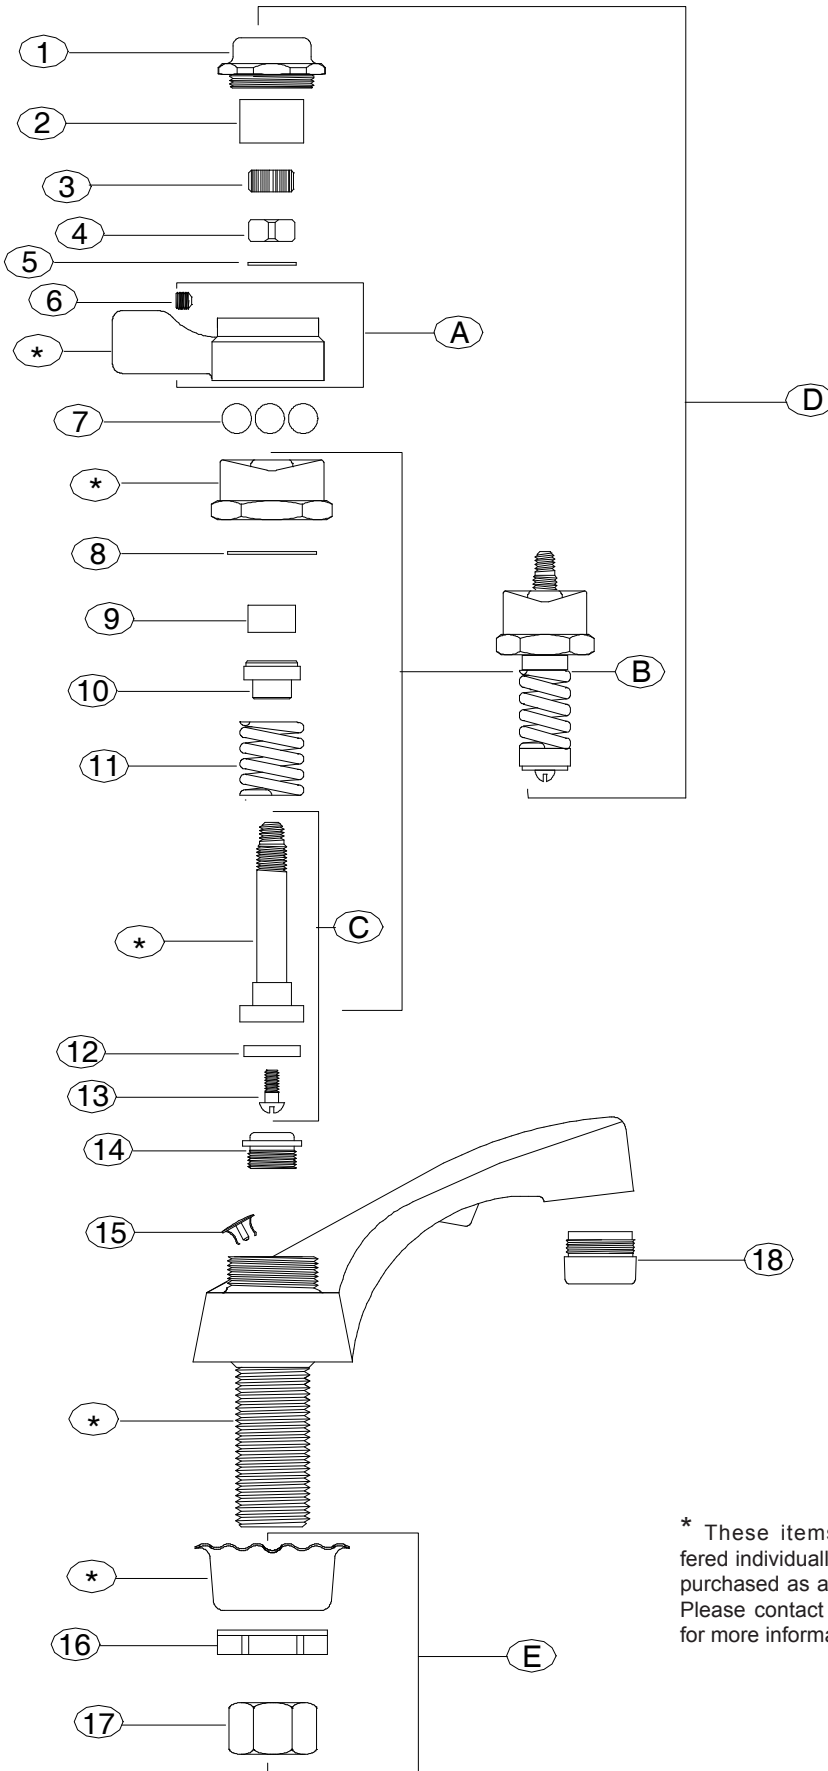

Central Brass

COMPANY

Brecksville, Ohio 44141
Phone: (216)883-0220 Fax: (440)526-5745
www.CentralBrass.com

MODEL NO. **1167** Series

Cast Brass Centerset
Self-Closing Lavatory Faucet

REPLACEMENT PARTS

* These items are not offered individually and must be purchased as a group or unit. Please contact Central Brass for more information.