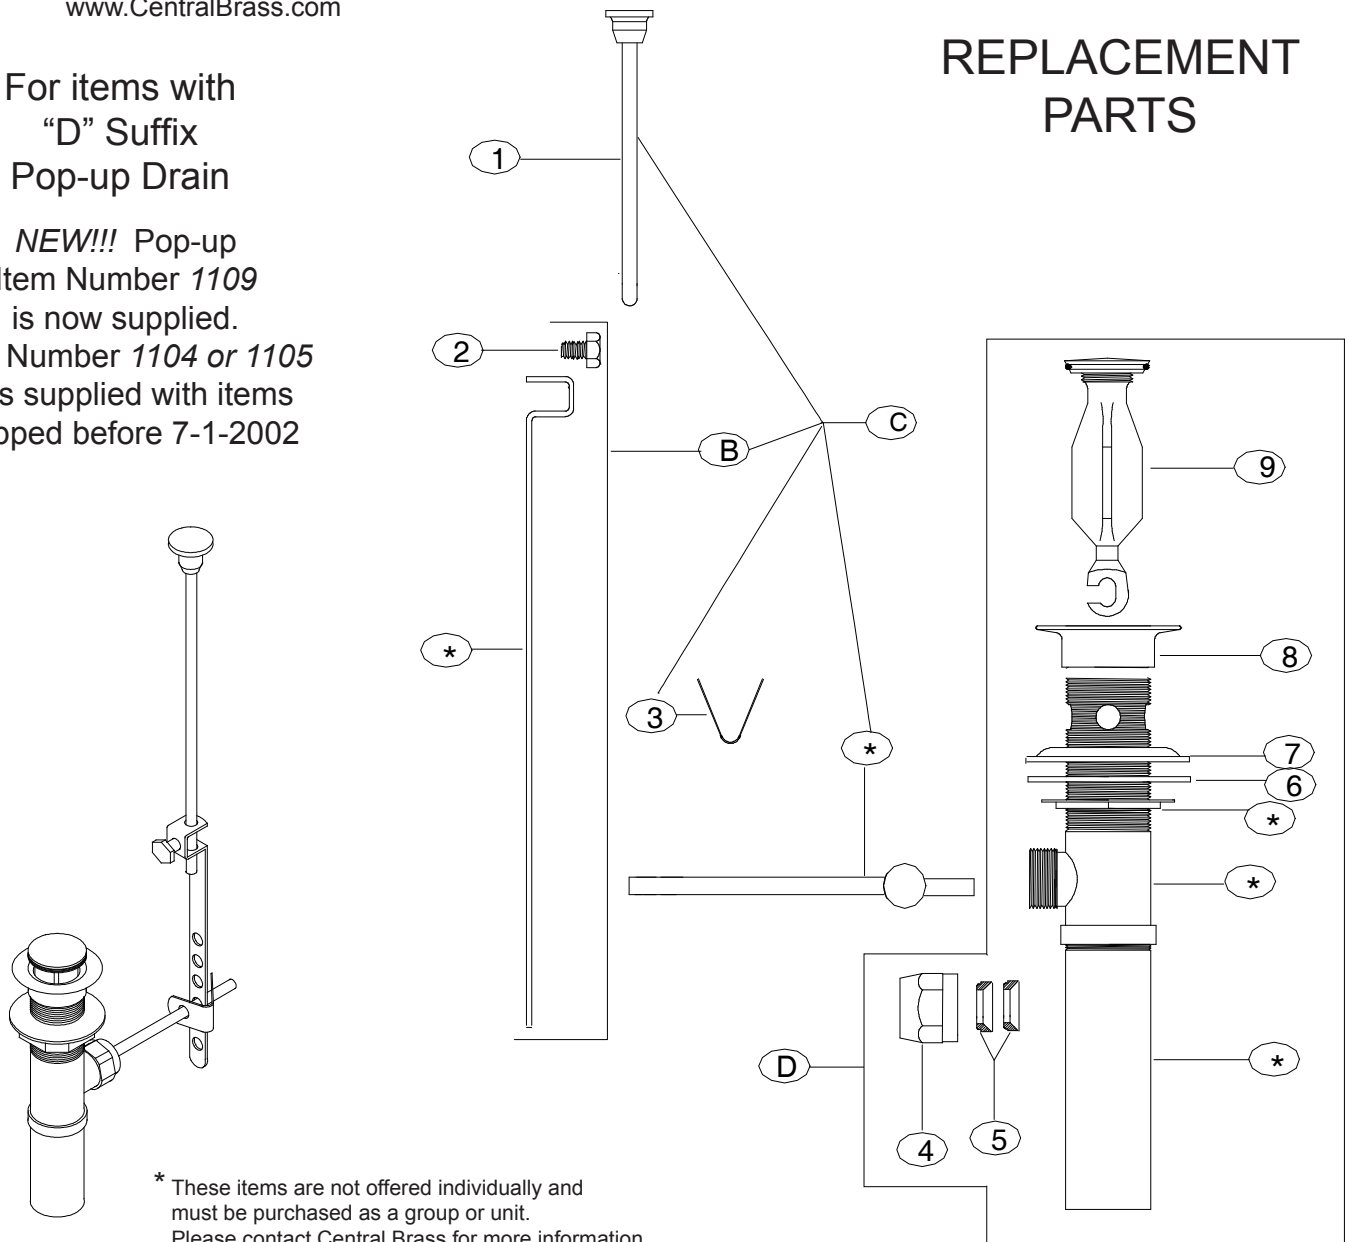

Central Brass

COMPANY

Brecksville, Ohio 44141
Phone: (216)883-0220 Fax: (440)526-5745
www.CentralBrass.com

MODEL NO. **1167** Series

Cast Brass Centerset
Self-Closing Lavatory Faucet

For items with
"D" Suffix
Pop-up Drain

NEW!!! Pop-up
Item Number 1109
is now supplied.

Part Number 1104 or 1105
was supplied with items
shipped before 7-1-2002

REPLACEMENT PARTS

* These items are not offered individually and
must be purchased as a group or unit.
Please contact Central Brass for more information.

#	Part #	Description
B	SU-195	Pop-up Bracket with Screw (X113-P)
C	G-195-DST9	Pull Rod Group with Pop-up Bracket (SU-195) & Ball Lever Rod
D	SU-1109	Pop-up Drain less pull rod & bracket with Stopper & Guide (SU-2113-TT)
1	SU-195-BT9	Pull Rod & Knob
2	X113-P	Pop-up Bracket Screw (6 pcs per pack)
3	X195-C	Clip (6 pcs per pack)
4	192-NBB	Ball Lever Nut
5	X409-PT	Ball Lever Packing (12 pcs per pack)
6	X51-D	Washer (10 pcs per pack)
7	X994-1109	Mac Washer (4 pcs per pack)
8	2056-SPT1109	Top Flange
9	G-2115-TP	Stopper & Guide