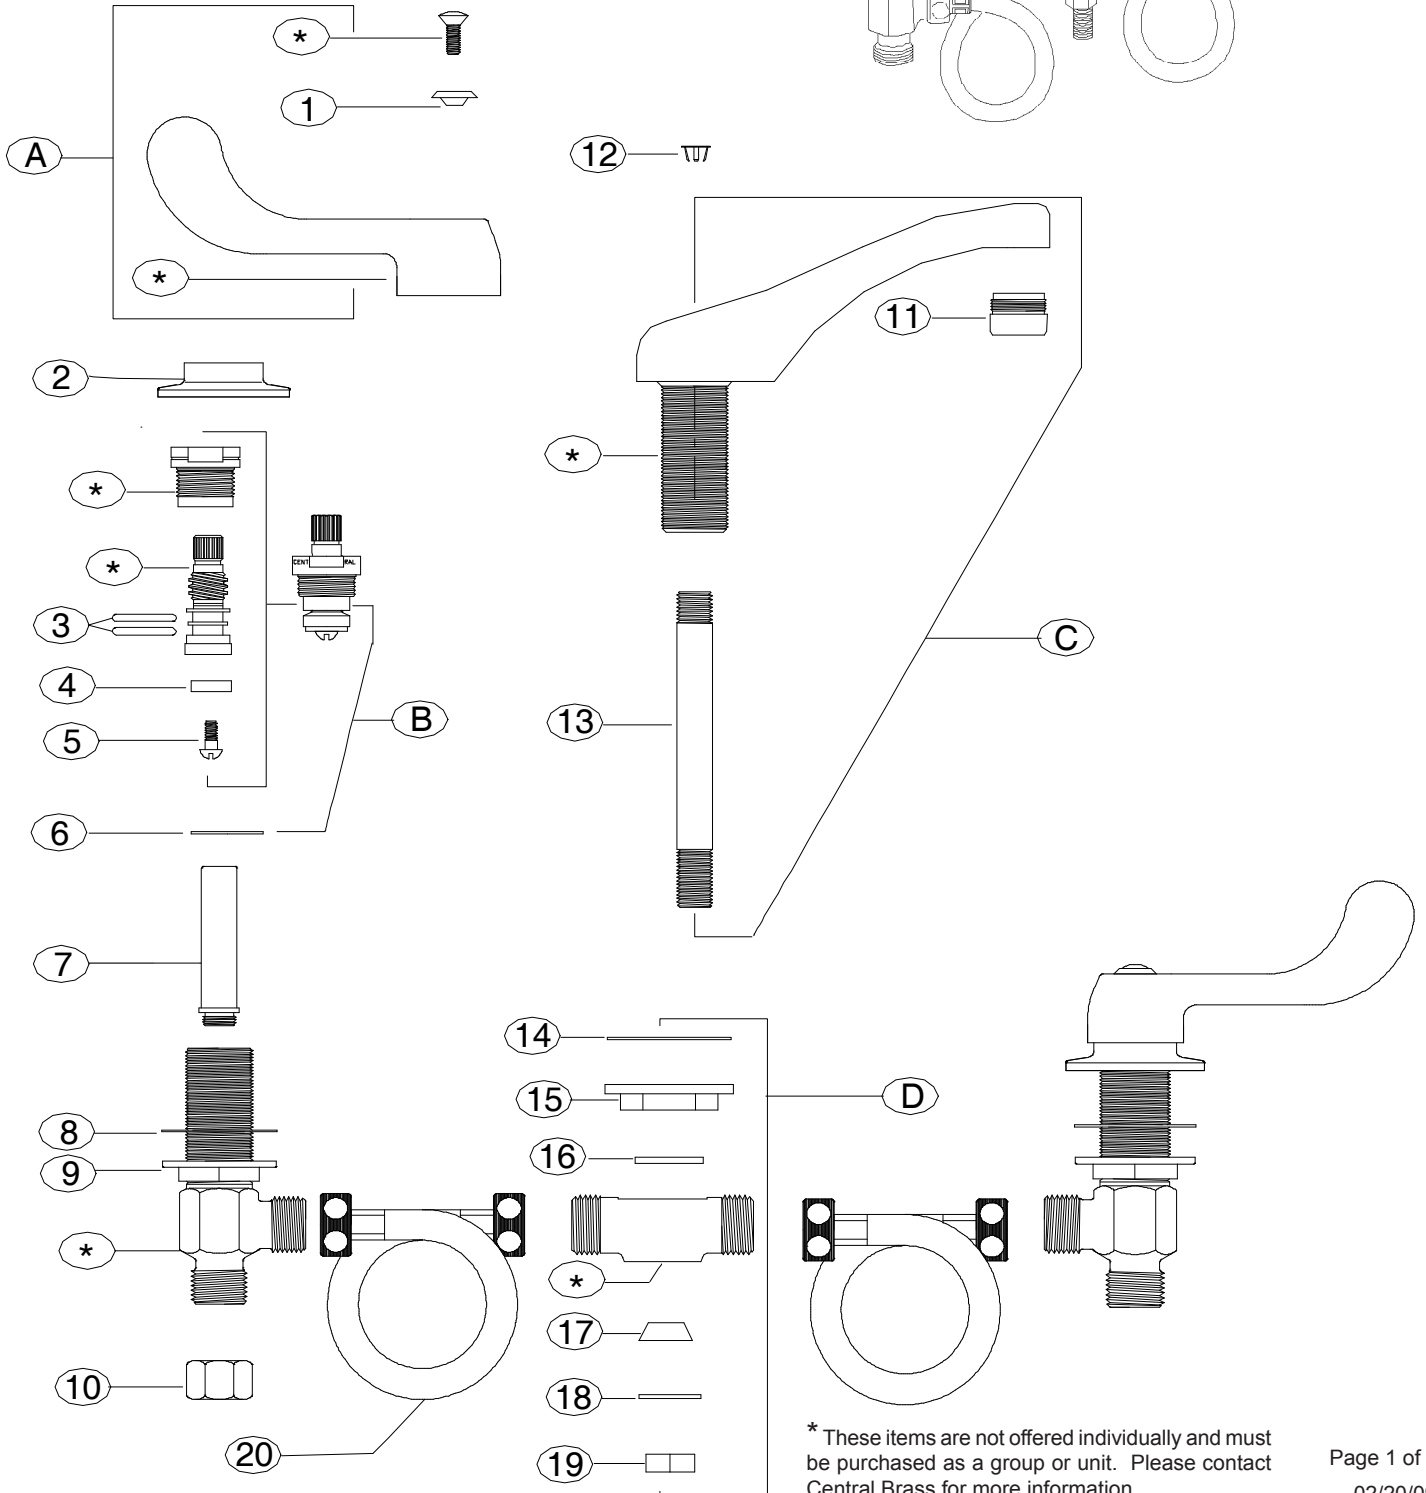

REPLACEMENT PARTS

* These items are not offered individually and must be purchased as a group or unit. Please contact Central Brass for more information.

REPLACEMENT PARTS

#	Part #	Description
A	G-4147-C	4-Inch Brass Wrist Handles - Index Blue (X107-FB)
A	G-4147-H	4-Inch Brass Wrist Handles - Index Red (X107-FR)
A	G-4149-C	6-Inch Brass Wrist Handles - Index Blue (X107-FB)
A	G-4149-H	6-Inch Brass Wrist Handles - Index Red (X107-FR)
B	G-454-EL	Cold Quick-Pression Quarter-Turn O-Ring Stem Assembly with Gasket (X1028-Y) Use for -Q suffix items
B	G-454-ER	Hot Quick-Pression Quarter-Turn O-Ring Stem Assembly with Gasket (X1028-Y) Use for -Q suffix items
C	SU-2090-A	Widespread Spout with Aerator (30-L)
D	G-2090-S	Mounting Hardware with Center Tee Body for Spout
1	X107-FB	Blue Index (5 pcs per pack) Used for EL and ELS suffix's
1	X107-FR	Red Index (5 pcs per pack) Used for EL and ELS suffix's
2	524-B	Escutcheon
3	X1038-453	O-Rings (25 pcs per pack) for items 101125 & 201125 only
4	X901-WNN	Stem Seat Washer (25 pcs per pack) for items 101125 & 201125 only
5	X104	Seat Washer Screw (25 pcs per pack) for items 101125 & 201125 only
6	X1028-Y	Gasket (25 pcs per pack)
7	PF-263-D	Replaceable Seat
8	X491-U	Gasket (12 pcs per pack)
9	X53-AS	Locknut (6 pcs per pack)
10	X4015	Hex Coupling Nut (4 pcs per pack)
11	30-L	Aerator
12	X70-WA	Plug Hole Button
13	PF-725-GH	4 ⁷ / ₁₆ inch Spout Tube
14	X52-S	Washer (10 pcs per pack)
15	X53-CZ	Locknut (6 pcs per pack)
16	X427-WS	Gasket (12 pcs per pack)
17	X954-AN	Slip Joint Washer (10 pcs per pack)
18	X28-A	Brass Washer (6 pcs per pack)
19	X168-B	Brass Hex Nut (4 pcs per pack)
20	312-10N	10 inch Flexible Hose Connector