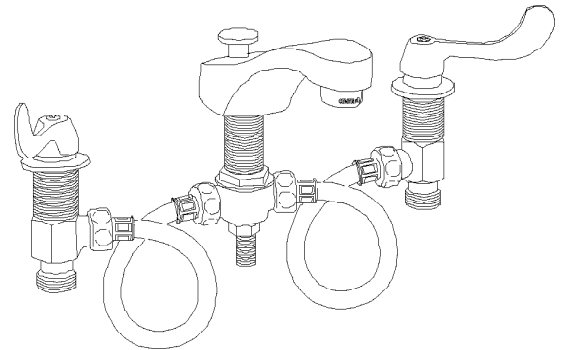

REPLACEMENT PARTS

* These items are not offered individually and must be purchased as a group or unit. Please contact Central Brass for more information.

REPLACEMENT PARTS

#	Part #	Description
A	G-4147-C	4-Inch Brass Wrist Handles - Index Blue (X107-FB)
A	G-4147-H	4-Inch Brass Wrist Handles - Index Red (X107-FR)
A	G-4149-C	6-Inch Brass Wrist Handles - Index Blue (X107-FB)
A	G-4149-H	6-Inch Brass Wrist Handles - Index Red (X107-FR)
B	G-454-EL	Cold Quick-Pression Quarter-Turn O-Ring Stem Assembly with Gasket (X1028-Y) Use for -Q suffix items
B	G-454-ER	Hot Quick-Pression Quarter-Turn O-Ring Stem Assembly with Gasket (X1028-Y) Use for -Q suffix items
C	SU-2090-A	Widespread Spout with Aerator (30-L)
D	G-2090-S	Mounting Hardware with Center Tee Body for Spout
1	X107-FB	Blue Index (5 pcs per pack) Used for EL and ELS suffix's
1	X107-FR	Red Index (5 pcs per pack) Used for EL and ELS suffix's
2	524-B	Escutcheon
3	X1038-453	O-Rings (25 pcs per pack) for items 101125 & 201125 only
4	X901-WNN	Stem Seat Washer (25 pcs per pack) for items 101125 & 201125 only
5	X104	Seat Washer Screw (25 pcs per pack) for items 101125 & 201125 only
6	X1028-Y	Gasket (25 pcs per pack)
7	PF-263-D	Replaceable Seat
8	X491-U	Gasket (12 pcs per pack)
9	X53-AS	Locknut (6 pcs per pack)
10	X4015	Hex Coupling Nut (4 pcs per pack)
11	30-L	Aerator
12	X70-WA	Plug Hole Button
13	PF-725-GH	4 ⁷ / ₁₆ inch Spout Tube
14	X52-S	Washer (10 pcs per pack)
15	X53-CZ	Locknut (6 pcs per pack)
16	X427-WS	Gasket (12 pcs per pack)
17	X954-AN	Slip Joint Washer (10 pcs per pack)
18	X28-A	Brass Washer (6 pcs per pack)
19	X168-B	Brass Hex Nut (4 pcs per pack)
20	312-10N	10 inch Flexible Hose Connector

- If faucet has round handles, use two Hot stem assemblies
- If faucet has lever handles, use one Hot and one Cold stem assemblies

For items with
 "D" Suffix
 Pop-up Drain

NEW!!! Pop-up
 Item Number 1109
 is now supplied.