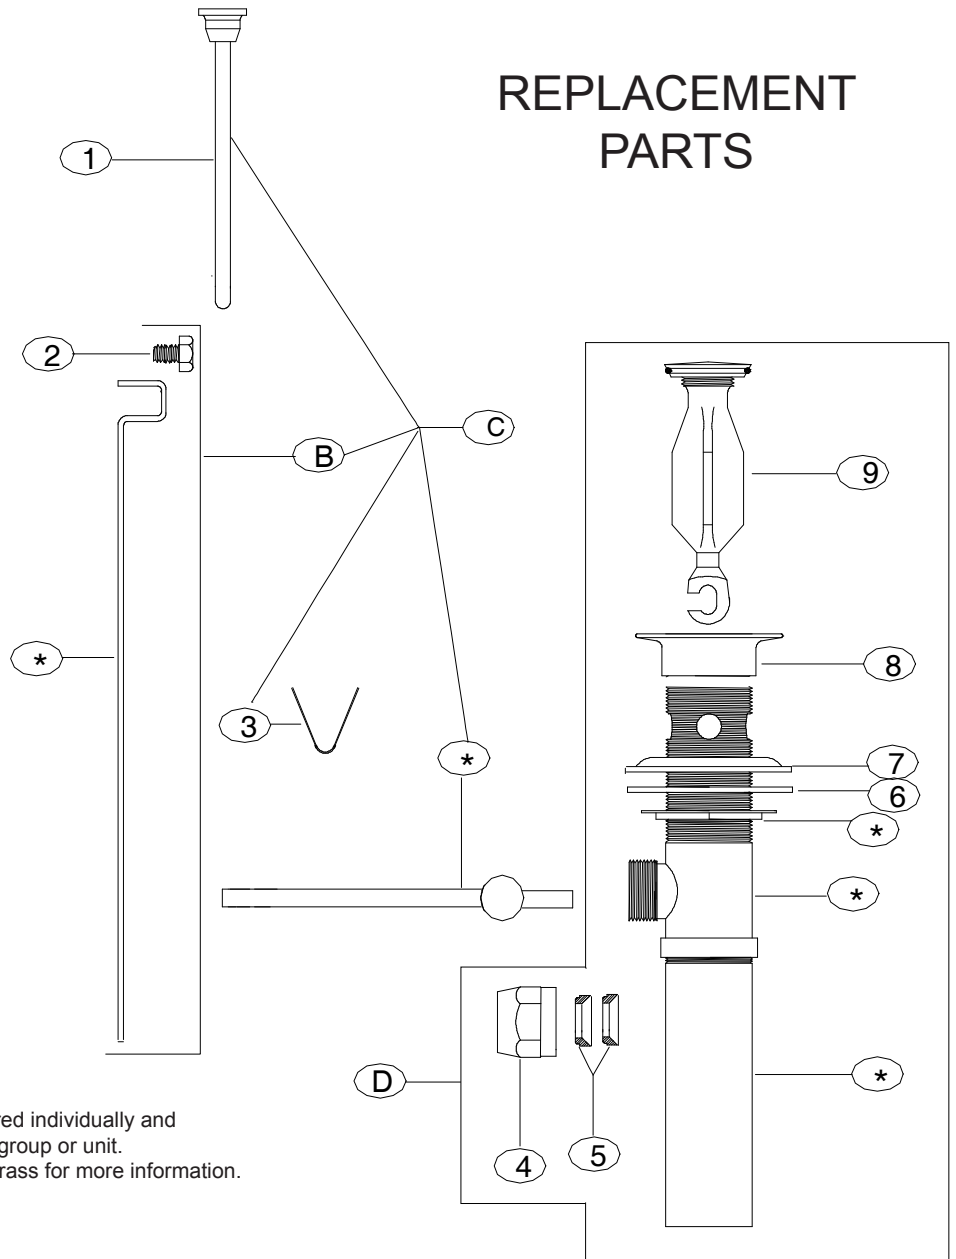

REPLACEMENT PARTS

#	Part #	Description
B	SU-195	Pop-up Bracket with Screw (X113-P)
C	G-195-DST9	Pull Rod Group with Pop-up Bracket (SU-195) & Ball Lever Rod
D	SU-1109	Pop-up Drain less pull rod and bracket with Stopper & Guide (SU-2113-TT)
1	SU-195-BT9	Pull Rod & Knob
2	X113-P	Pop-up Bracket Screw (6 pcs per pack)
3	X195-C	Clip (6 pcs per pack)
4	192-NBB	Ball Lever Nut
5	X409-PT	Ball Lever Packing (12 pcs per pack)
6	X51-D	Washer (10 pcs per pack)
7	X994-1109	Mac Washer (4 pcs per pack)
8	2056-GPT1109	Top Flange
9	G-2115-TP	Stopper & Guide